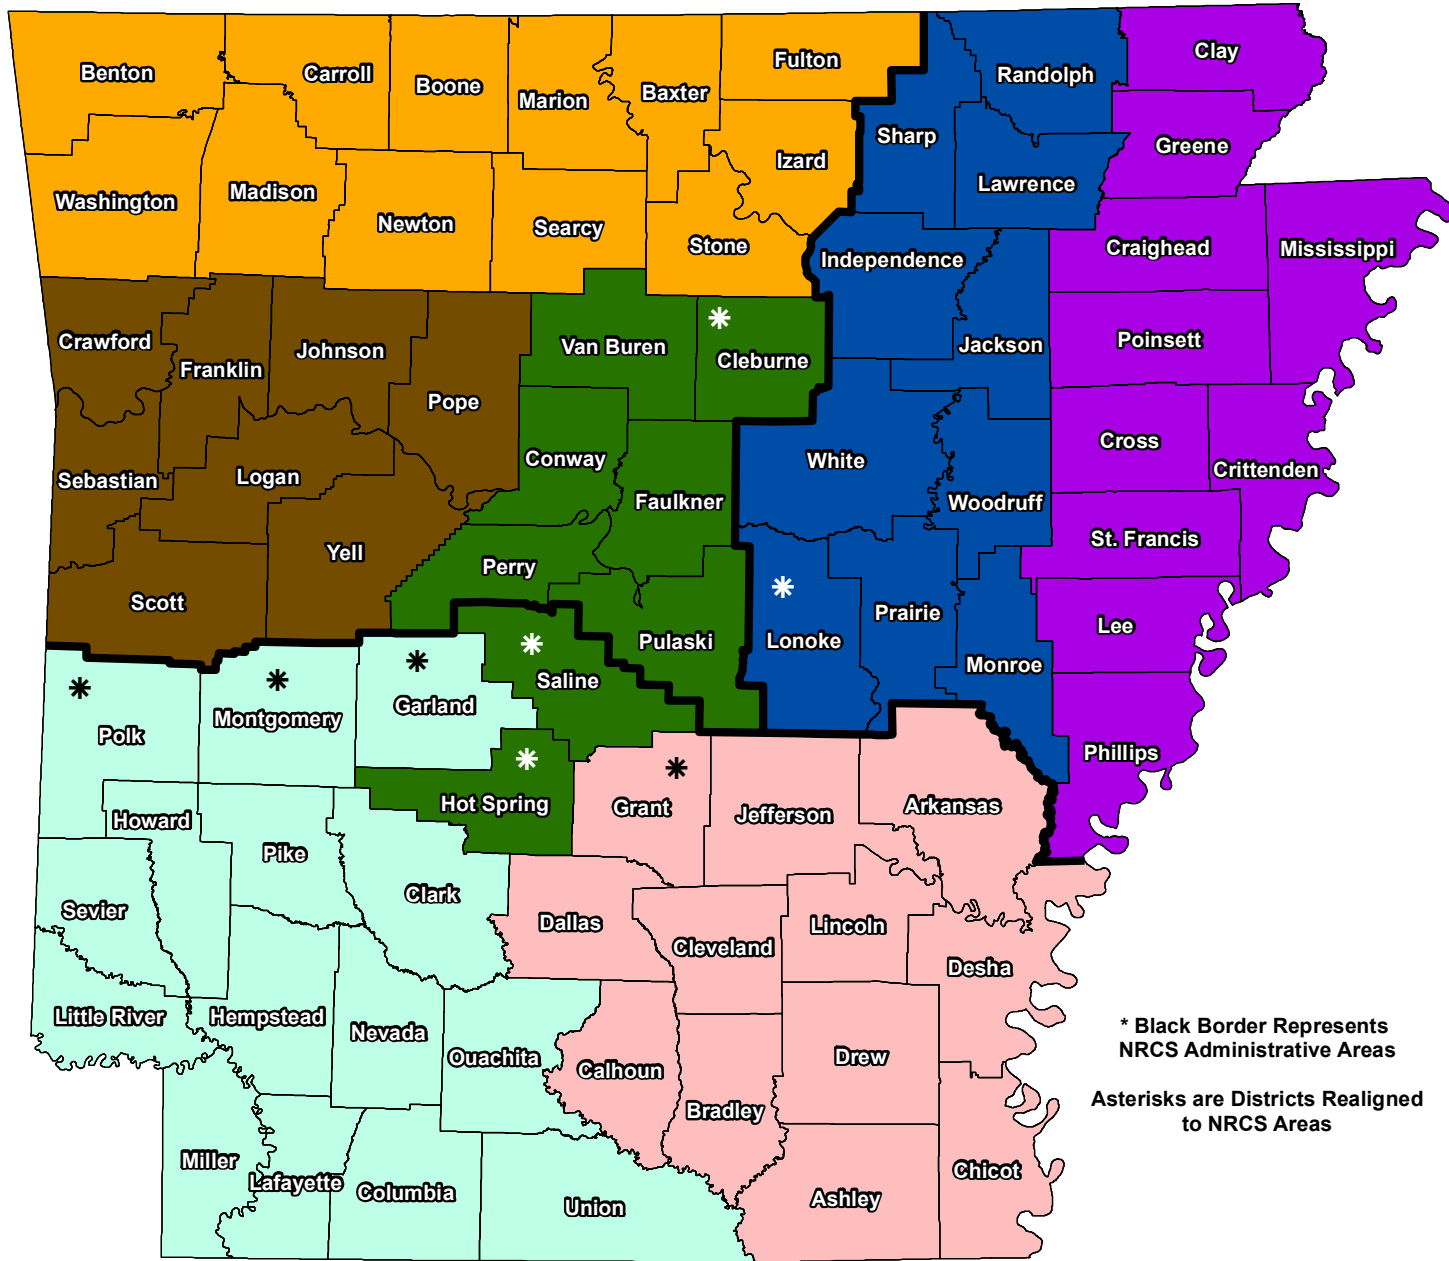

Arkansas Association of Conservation District Areas

* Black Border Represents
NRCs Administrative Areas
Asterisks are Districts Realigned
to NRCs Areas

Legend

- | | |
|---|--|
|  Central Area (Steve Martin) |  Southeast Area (John Alpine) |
|  West Central Area (James Mitchell) |  Northwest Area (James Widner) |
|  East Central Area (Robby Bevis) |  Northeast Area (Jerry Don Clark) |
|  Southwest Area (Amy Cowling) | |